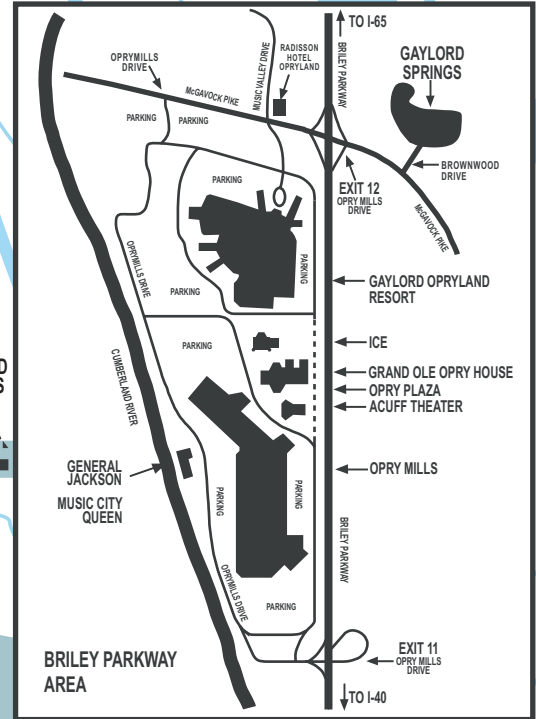

DIRECTIONS TO DOWNTOWN NASHVILLE LOCATIONS:

To visit our properties in downtown Nashville, take Exit 209B on interstate 40. Travel East on Broadway.

RYMAN AUDITORIUM

Turn left onto Fifth Avenue North. The Ryman is on your right.

WILDHORSE SALOON

Turn left onto Second Avenue North. Wildhorse Saloon is on your right.

GAYLORD OPRYLAND™
RESORT & CONVENTION CENTER
Nashville

DIRECTIONS TO BRILEY PARKWAY LOCATIONS:

OPRY PLAZA (INCLUDES THE GRAND OLE OPRY HOUSE, ACUFF THEATER AND GRAND OLE OPRY TICKET CENTER)
OPRY MILLS, GENERAL JACKSON, MUSIC CITY QUEEN

Come to Nashville on one of three interstates: I-40, I-65 or I-24.

Take Briley Parkway: Exit 215 on I-40; Exit 90B on I-65; Exit 54 on I-24 West or Exit 43 on I-24 East.

On Briley Parkway, use Exit 11 or 12 to visit Opry Plaza, and Opry Mills.

Exit 11: Stay on Opry Mills Drive, follow signs to designated parking. The Opry Plaza parking lot is located at the end of Opry Mills, near Dave & Buster's and Regal Cinemas.

Exit 12: Take McGavock Pike West. At the 3rd traffic light, turn left on Opry Mills Drive. Take Opry Mills Drive and follow the signs to designated parking. The Opry Plaza parking lot is located next to Opry Mills, near Dave & Buster's and Regal Cinemas.