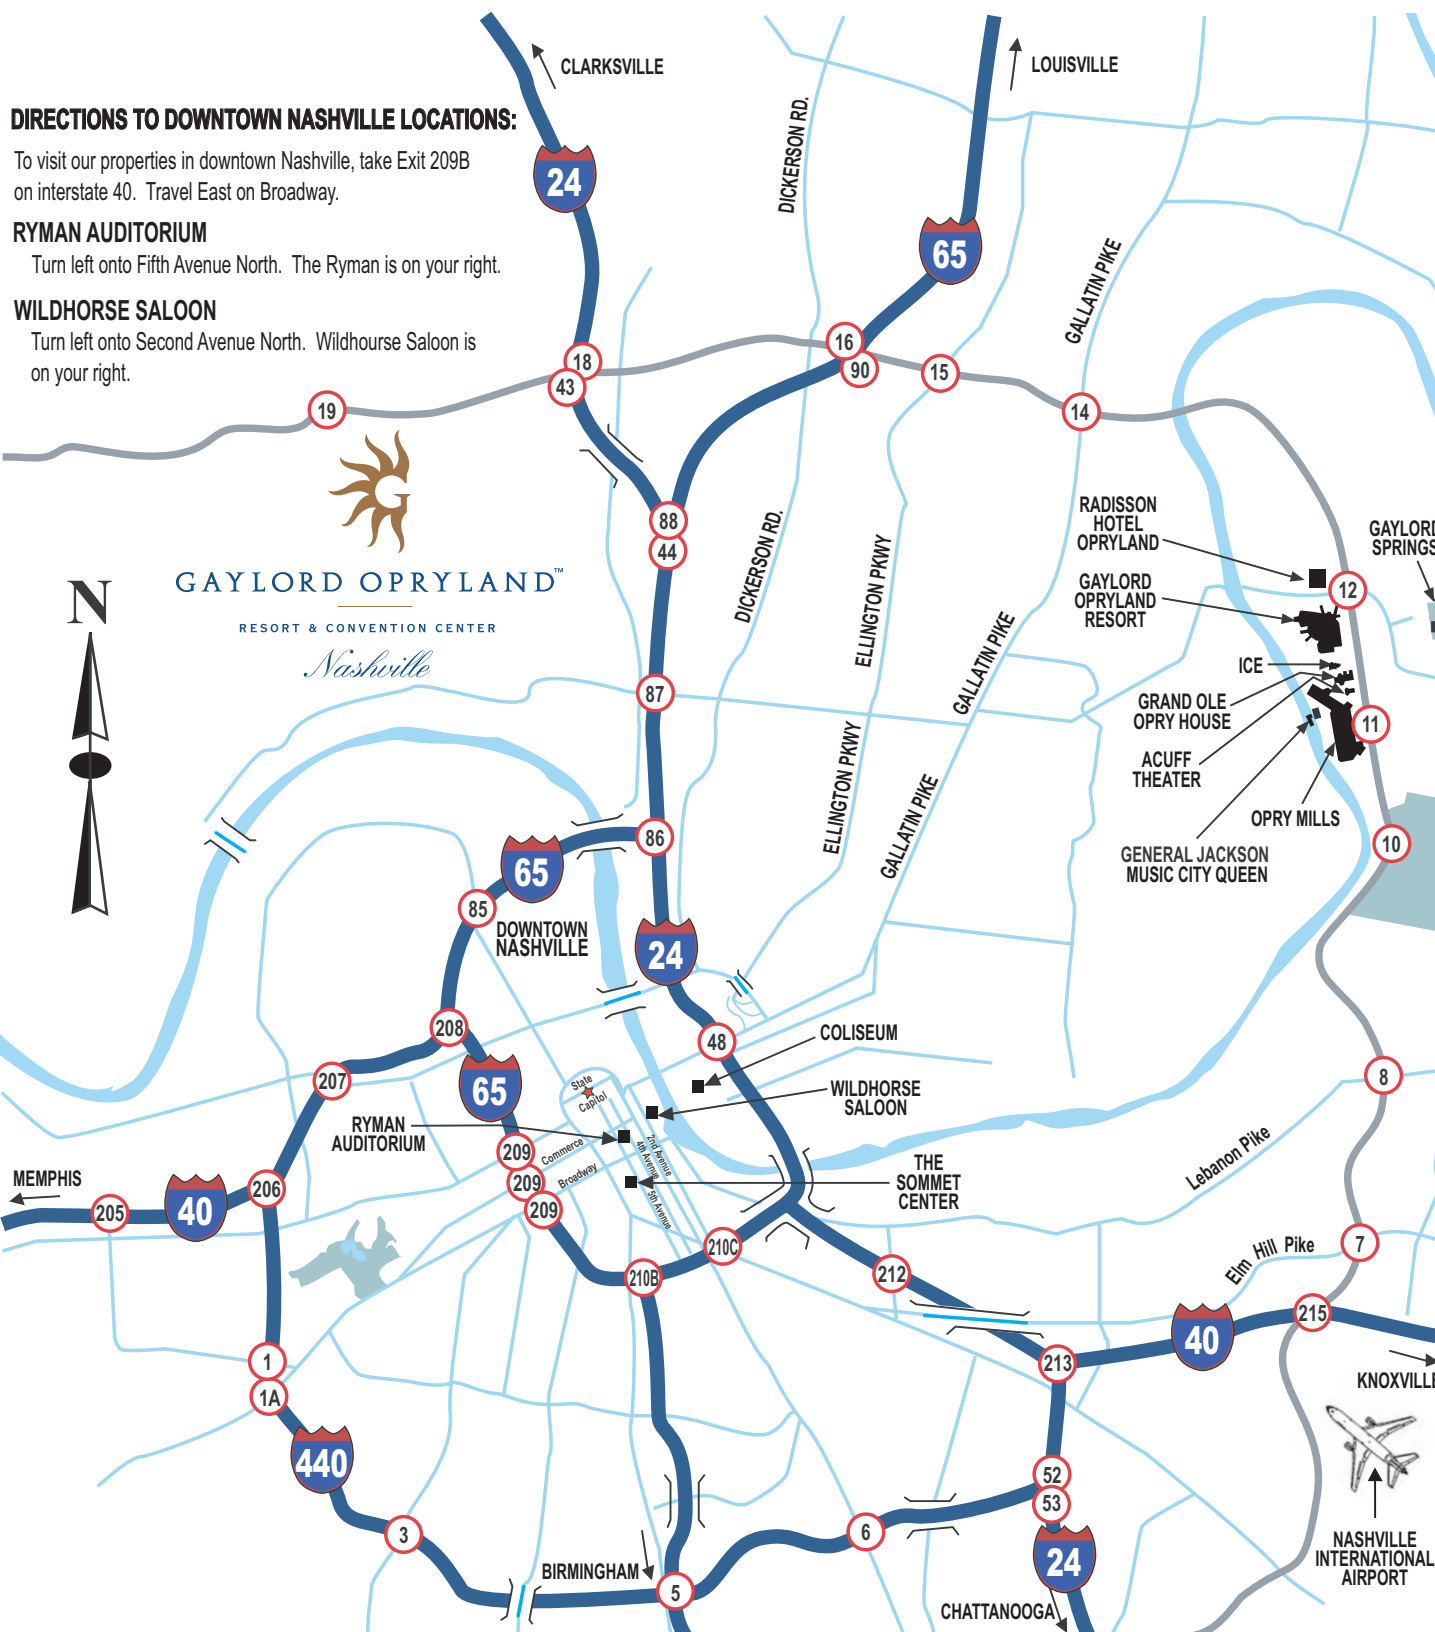

DIRECTIONS TO DOWNTOWN NASHVILLE LOCATIONS:

To visit our properties in downtown Nashville, take Exit 209B on interstate 40. Travel East on Broadway.

RYMAN AUDITORIUM

Turn left onto Fifth Avenue North. The Ryman is on your right.

WILDHORSE SALOON

Turn left onto Second Avenue North. Wildhorse Saloon is on your right.

GAYLORD OPRYLAND™
RESORT & CONVENTION CENTER
Nashville

DIRECTIONS TO BRILEY PARKWAY LOCATIONS:

OPRY PLAZA (INCLUDES THE GRAND OLE OPRY HOUSE, ACUFF THEATER AND GRAND OLE OPRY TICKET CENTER)
OPRY MILLS, GENERAL JACKSON, MUSIC CITY QUEEN

Come to Nashville on one of three interstates: I-40, I-65 or I-24.

Take Briley Parkway: Exit 215 on I-40; Exit 90B on I-65; Exit 54 on I-24 West or Exit 43 on I-24 East.

On Briley Parkway, use Exit 11 or 12 to visit Opry Plaza, and Opry Mills.

Exit 11: Stay on Opry Mills Drive, follow signs to designated parking. The Opry Plaza parking lot is located at the end of Opry Mills, near Dave & Buster's and Regal Cinemas.

Exit 12: Take McGavock Pike West. At the 3rd traffic light, turn left on Opry Mills Drive. Take Opry Mills Drive and follow the signs to designated parking. The Opry Plaza parking lot is located next to Opry Mills, near Dave & Buster's and Regal Cinemas.