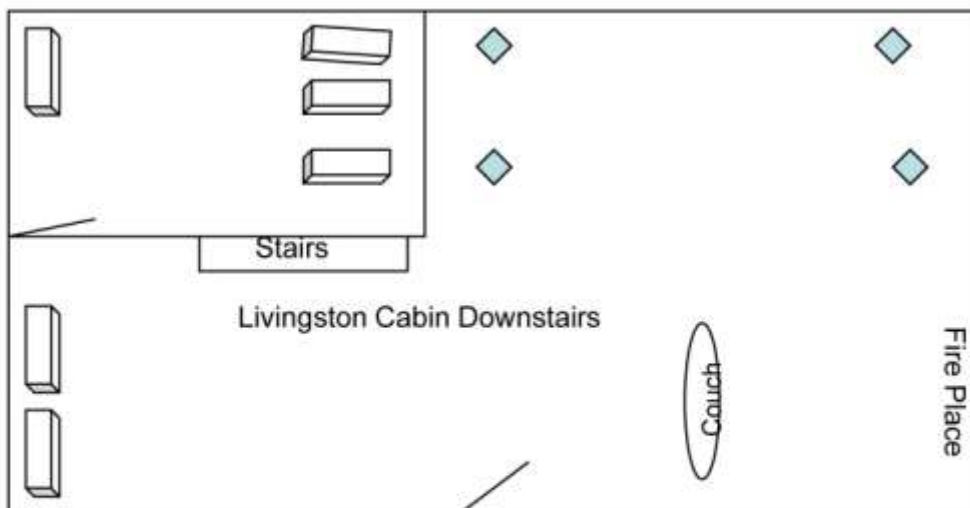

LIVINGSTON CABIN

Features

- Covered front porch
- Sitting area with couch and chairs
- Wood burning stove
- Large area for gatherings
- Can easily be partitioned off for more private sleeping

Bed Count—25

- Downstairs back room—5 bunks
- Downstairs main room—2 bunks, 4 singles
- Upstairs—7 singles
- Can add or remove beds

Livingston Cabin  + Single Bed  = Bunk Bed