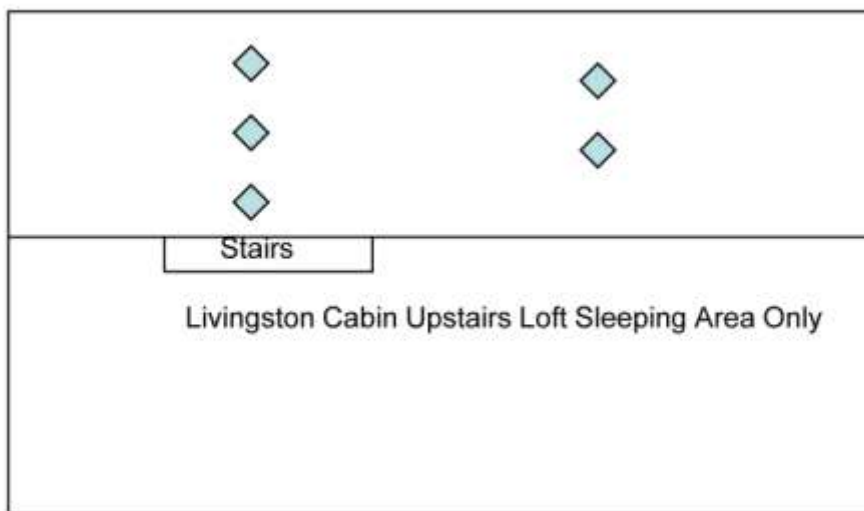

LIVINGSTON CABIN

Features

- Covered front porch
- Sitting area with couch and chairs
- Wood burning stove
- Large area for gatherings
- Can easily be partitioned off for more private sleeping

Bed Count—25

- Downstairs back room—5 bunks
- Downstairs main room—2 bunks, 4 singles
- Upstairs—7 singles
- Can add or remove beds

Livingston Cabin  + Single Bed  = Bunk Bed