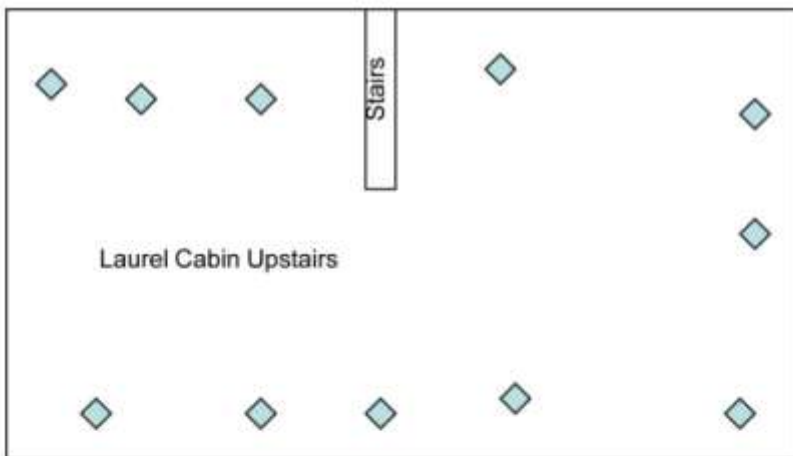

LAUREL CABIN

Features

- Covered front porch
- Covered back porch
- Wood burning stove
- Large front room with tables
- Good for gatherings/meetings

Bed Count—25

- Downstairs room to the left—5 bunk, 5 singles
- Downstairs main room—2 singles
- Upstairs—8 singles
- Can add or remove beds
- Upstairs can easily be partitioned off for more private sleeping

Laurel Cabin ◆ = Single Bed ▭ = Bunk Bed