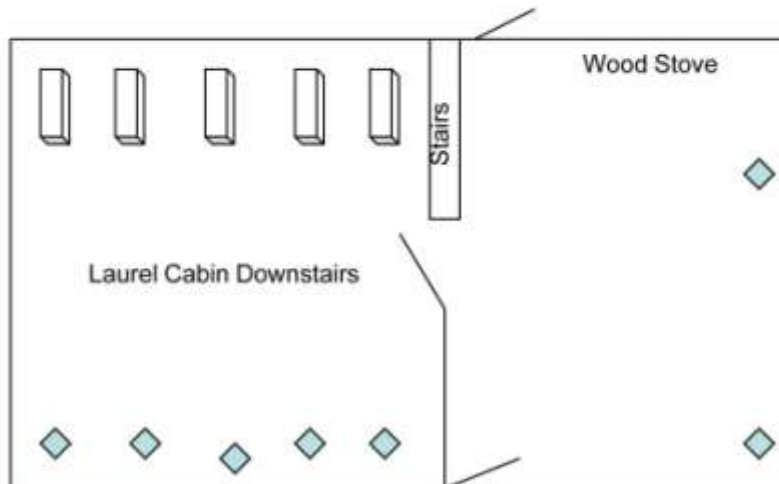

LAUREL CABIN

Features

- Covered front porch
- Covered back porch
- Wood burning stove
- Large front room with tables
- Good for gatherings/meetings

Bed Count—25

- Downstairs room to the left—5 bunk, 5 singles
- Downstairs main room—2 singles
- Upstairs—8 singles
- Can add or remove beds
- Upstairs can easily be partitioned off for more private sleeping

Laurel Cabin ◆ = Single Bed ▭ = Bunk Bed