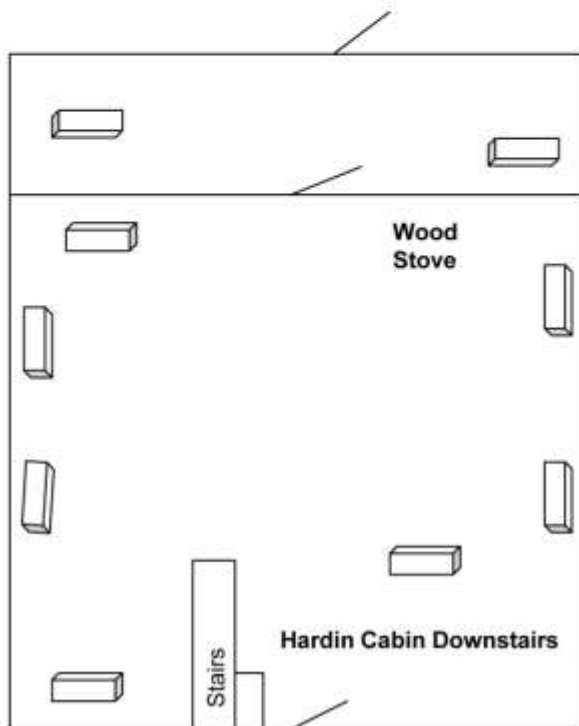

HARDIN CABIN

Features

- Front porch
- Separation for families
- With upstairs area
- Sitting areas downstairs

Bed Count—22

- Back room—3 bunks
- Front room—6 bunks
- Upstairs—4 singles
- Can add more singles to downstairs area

Hardin Cabin  = Single Bed  = Bunk Bed