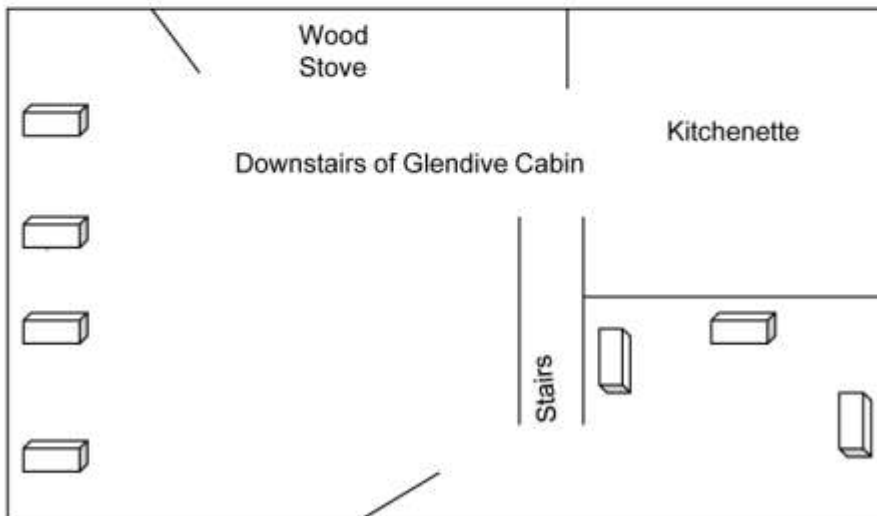

GLENDIVE CABIN

Close to bathhouse

Features

- Wood burning stove
- Kitchenette area
- Area rug with large meeting space
- Back door opens to Pine Creek

Bed Count—48

- Downstairs main room—5 bunks
- Downstairs small room—2 bunks, 1 single
- Upstairs room to right—3 bunks, 3 singles
- Upstairs room to left—5 bunks, 2 singles
- Upstairs room to left—2 bunks

Glendive Cabin \diamond = Single Bed rectangle = Bunk Bed