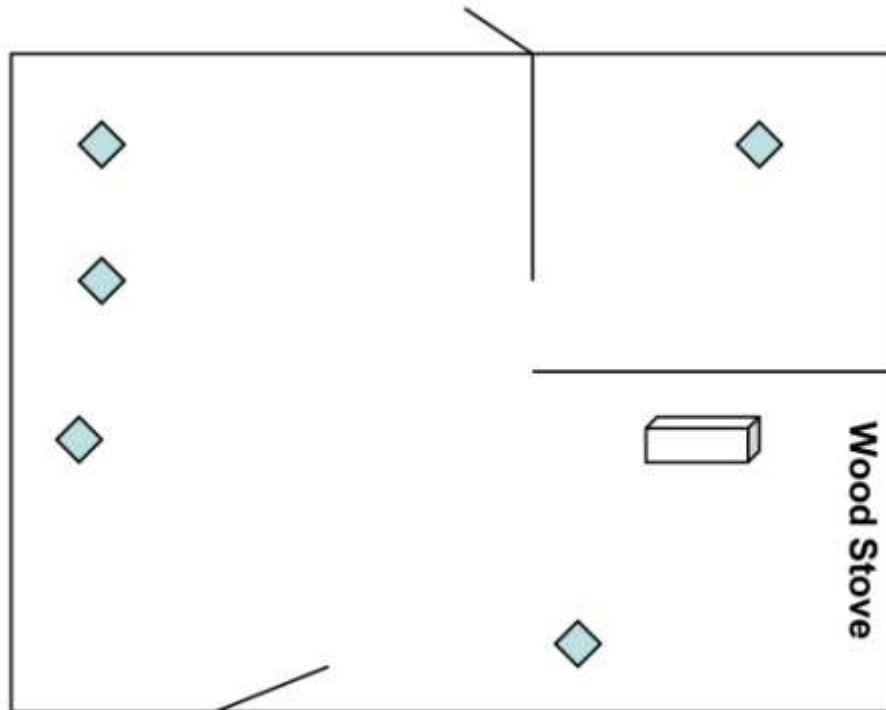

## ASHER CABIN

---

Close to the bathhouse

### Features

- Screened-in front porch
- Wood burning stove
- Area rug with sitting area
- Back door

### Bed Count—7

- One separate sleeping area
- 1 bunk
- 5 singles

Asher Cabin     = Single Bed     = Bunk Bed